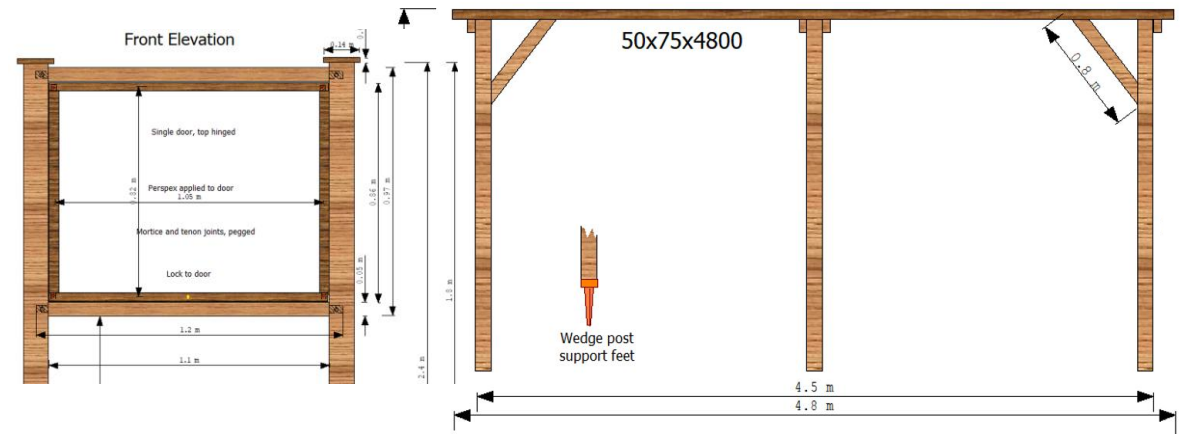

This year.....

**GRETTON COMMUNITY ORCHARD
SUMMER FAMILY PICNIC**
Sunday August 24, 2025

Bring your picnics, blankets and chairs and enjoy the peace of our Community Orchard
Picnic from 2-4 pm